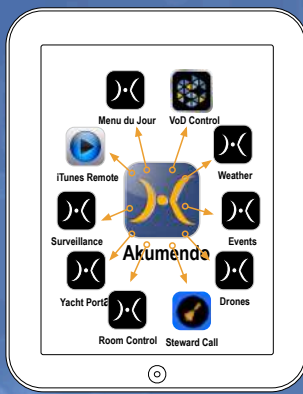

Patrol ◀

more infos...

Powered by Akumendo framework, our stand-alone Patrol system allow to use an iPhone or an iPod to make your guard tour scanning QR codes at each location and sending automatically to log file the acknowledgement....

Our system is part of a wider function based set of stand-alone options to leverage Crew and Staff workflow...

- Patrol App use Wifi, GSM, GPS for localization
 - ▶ Can work offline with Wifi LAN and phone GPS
 - ▶ Send S.O.S message with last position known
- QR Code wall patch scanning:
 - ▶ QR code waterproof patches supply with App system server
 - ▶ QR code patched in each room to survey
 - ▶ Logs autosaved in Akumendo Back office
- All Patrol activity is logged and can be exported to spreadsheets, database, intranet webpage, and emails...
- Send incidents reports including text, photos, voice records.
- Easy integration with other Akumendo sub-systems like our CrewDesk App ...

Crew Desk App

For crew on board, watch list, CCTV, work infos, Steward calls

Akumendo Entertainment App

For Guest and Owner welfare on board
User interface system for AV & IT control.

Steward Call App

Stand alone App for Steward call.

Alarm App

Stand alone Alert App for monitoring, watch, steward

Service call button

To use with Steward call App
made for integration in customized devices

WEB and IOS Open Platform

expandable Web services, integration of API.
A powerful GUI Engine system providing intuitive, ergonomics, highly design and customized **user Interfaces**